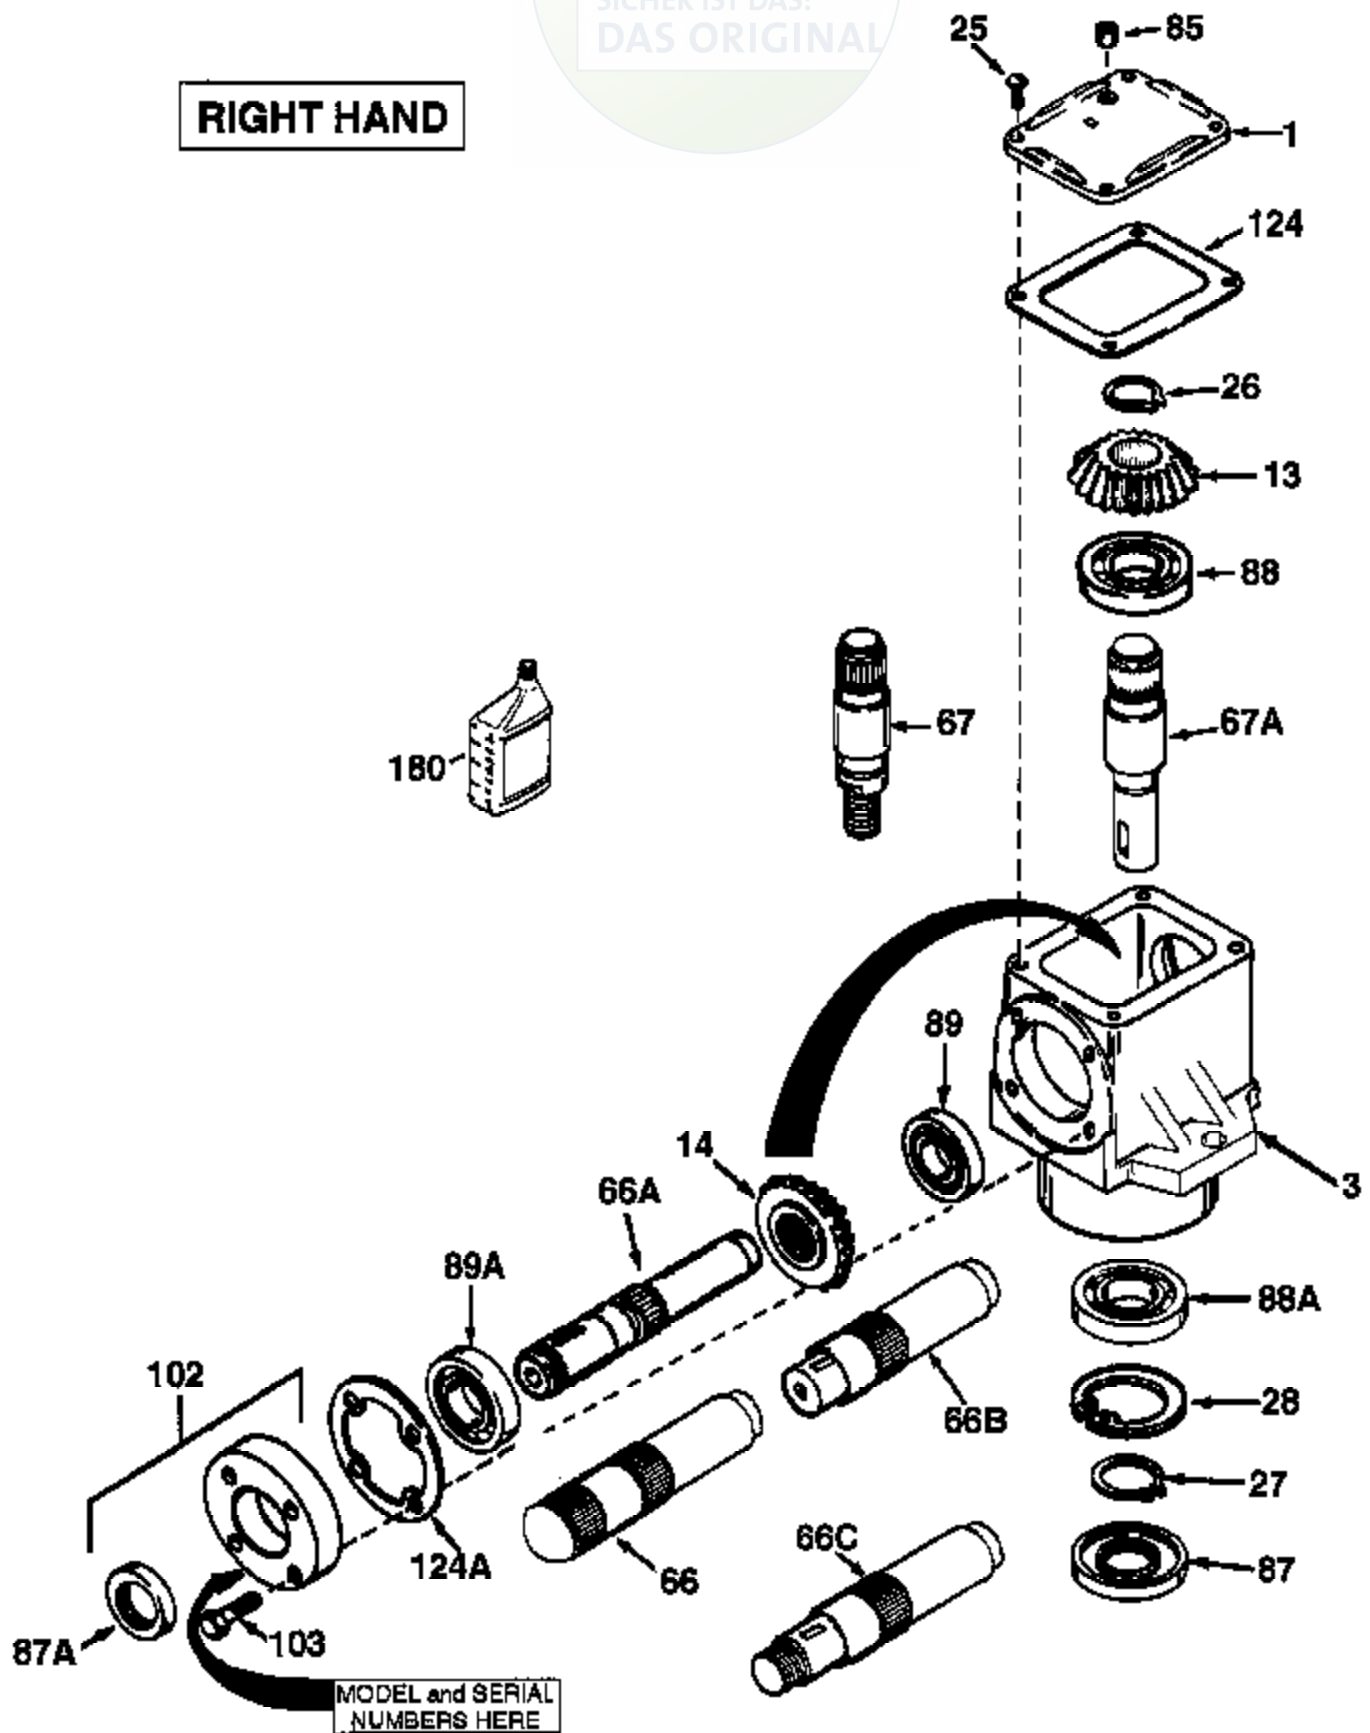

JOIST

SICHER IST DAS:
DAS ORIGINAL

RIGHT HAND

Ref #	Part Number	Qty	Description
	794407		Right Hand Head Assembly (Incl. 1 thr u 124A)
1	772067		Cover
3	770026A		Right Angle Drive Housing
13	778101A		Miter Gear (17 teeth) (7/8" ID)
14	778101A		Miter Gear (17 teeth) (7/8" ID)
25	792025		Screw, 10-24 x 1/2"
26	788018		Retainer Ring
27	788019		Retainer Ring
66A	776256		Input Shaft (5-7/32" long)
67A	776060		Output Shaft (4-17/32" long)
85	792039		Pipe Plug, 1/8-27 (countersunk headle ss)
87A	788031		Oil Seal
87	788029	1000-1000-019	Oil Seal
88	780034	Peerless	Ball Bearing
88A	780034		Ball Bearing
89	780024		Ball Bearing
124	788028		Cover Gasket
124A	788030B		Cap Gasket
180	730229A		Gear Oil 80W90